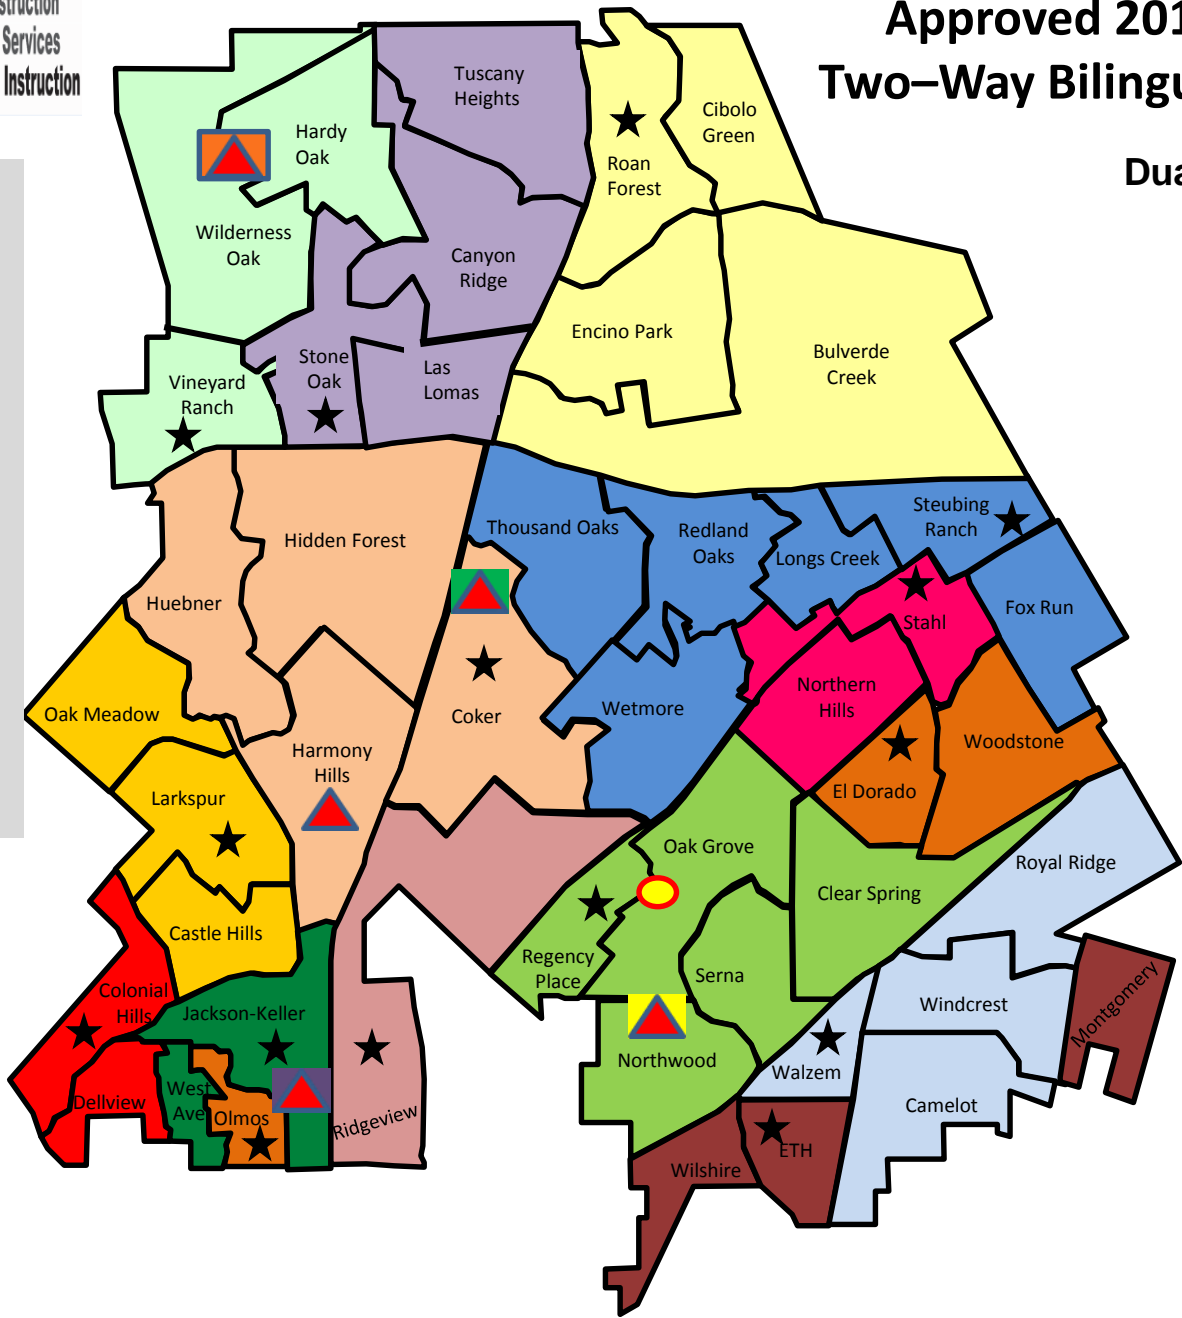

# Approved 2017-2018 Two-Way Bilingual Clusters

- ★ **Dual Language – K-5**
- Coker
  - Colonial Hills
  - East Terrell Hills
  - El Dorado
  - Jackson Keller
  - Larkspur
  - Olmos
  - Regency Place
  - Ridgeview
  - Roan Forest
  - Stahl
  - Steubing Ranch
  - Stone Oak
  - Walzem
  - Vineyard Ranch

- 6th Grade**
- Lopez**
- Roan Forest
  - Stone Oak
  - Vineyard Ranch

## Dual Middle School 6th- 8th Grade

- Eisenhower**
  - Colonial Hills
  - Larkspur
- Garner**
  - Regency Place
  - East Terrell Hills
  - El Dorado
  - Walzem
- Bradley**
  - Coker
  - Stahl
  - Steubing Ranch
- Nimitz**
  - Jackson Keller
  - Olmos
  - Ridgeview

**9th Grade**  
 MacArthur High School